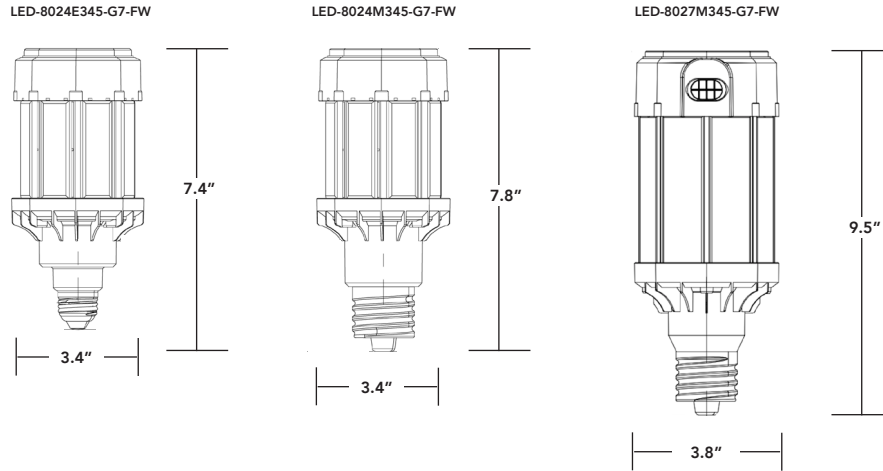

POST TOP RETROFITS 360° OMNI DIRECTIONAL DESIGN

VOLTAGE	MEDIUM + MOGUL BASES	DIMMING	INSTALL METHOD	OPERATING TEMP	ACTIVE COOLING	SURGE PROTECTION	CRI	RATED LIFE	WARRANTY

SuperFlex post tops

- LED-8024: switch between 35W, 45W, and 60W replacing up to 320W HID.
- LED-8027: switch between 80W, 100W, and 110W replacing up to 400W HID.
- Change color temperatures with a flip of a switch (3000K, 4000K, 5000K).
- Advanced Active Cooling. Energetic cooling fan & dynamic temp control supports a longer, brighter life.
- Multi-directional mounting capability & 360° design. Use base down, base up or base sideways without affecting performance.
- Pretested & potted drivers are burnt in 3x prior to shipping and protected against vibration & moisture.
- Expertly engineered to work efficiently in enclosed fixtures & damp environments, while also protected against insects & dust.
- Dual stage MOV protection with integrated 6kA surge.
- Dimmable - Stepped dimming with other wired control communication.
- Field adjustable light output.

PART #	UPC	REPLACES	WATTAGE	LUMENS	CCT	BASE
LED-8024E345-G7-FW	844006060718	175W-250W-320W	35W-45W-60W	5140-8870	3000K/4000K/5000K	E26
LED-8024M345-G7-FW	844006060725	175W-250W-320W	35W-45W-60W	5140-8870	3000K/4000K/5000K	EX39
LED-8027M345-G7-FW	844006060756	320W-400W	80W-100W-110W	11370-15730	3000K/4000K/5000K	EX39

Available from Major Electronix | sales@majorelectronix.com | 800-966-2345 | www.productsforautomation.com

POST TOP RETROFITS 360° OMNI DIRECTIONAL DESIGN

ORDERING GUIDE

PART #	UPC	REPLACES	WATTAGE	CCT	BASE	DLC CODES
LED-8024E345-G7-FW	844006060718	175W-250W-320W	35W - 45W - 60W	3000K/4000K/5000K	E26	N/A
LED-8024M345-G7-FW	844006060725	175W-250W-320W	35W - 45W - 60W	3000K/4000K/5000K	EX39	PE8R4NVO
LED-8027M345-G7-FW	844006060756	320W-400W	80W - 100W - 110W	3000K/4000K/5000K	EX39	PMXF5D5C